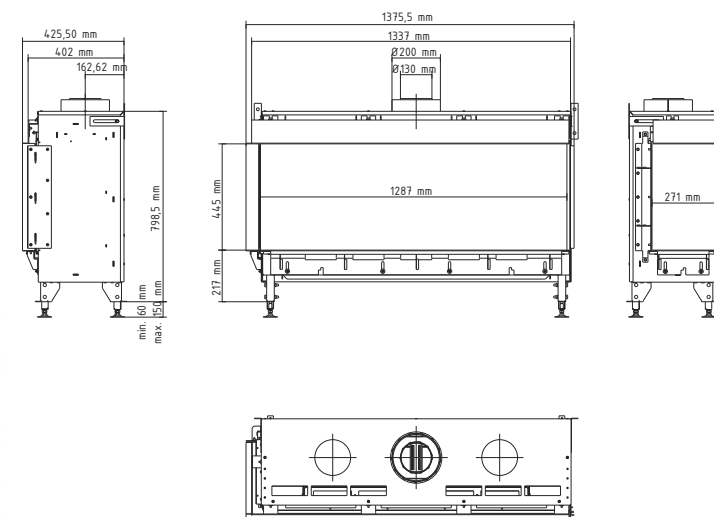

### SPECIFICATION

FUEL OPTION		G20 / G25 (NATURAL GAS)	G30 / G31 (LPG)
Fire view	-	Left & Front	
Nominal heat output	kW	8,5	7,4
Gas consumption	kg/h	-	0,20*-0,78
Gas consumption	m³/h	0,29*-1,20	-
Flue system	mm	concentric flue 200/130	
Glazing	-	anti-reflective glass	
Interior finish	-	black matt	
Control	-	remote control & SHS	
Combustion system	-	closed	
Power supply	V	230	
Built-in depth	mm	425,5 + 50**	
Fire view width	mm	1287	
Fire view height	mm	445	

\* only middle section operating

\*\*the minimum space between the wall and the device

### DIMENSIONS